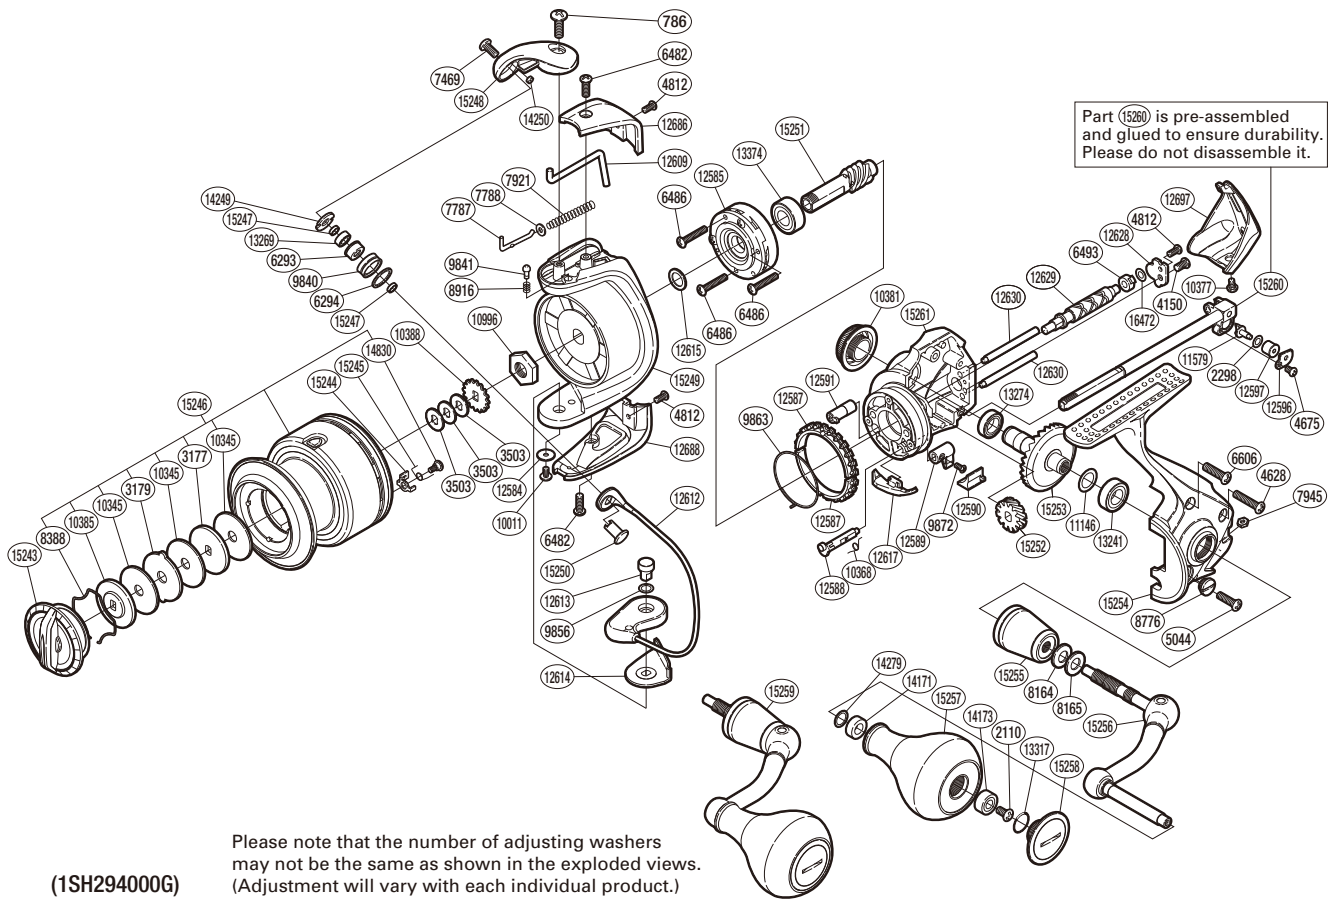

SHIMANO

BIOMASTER SA-RB

BIO-SW4000XG

Please note that the number of adjusting washers may not be the same as shown in the exploded views. (Adjustment will vary with each individual product.)

(1SH294000G)

Part No.	Description	Part No.	Description	Part No.	Description
RD 0786	Screw ****	RD10368	Anti-Reverse Cam Spring	RD14171	Handle Knob Bushing
RD 2110	Screw	RD10377	Screw	RD14173	Ball Bearing
RD 2298	Spacer ***	RD10381	Handle Screw Cap	RD14249	Line Roller Plate *
RD 3177	Key Washer	RD10385	Key Washer	RD14250	Line Roller Oil Cap
RD 3179	Eared Washer	RD10388	Spool Support	RD14279	Washer
RD 3503	Spool Washer	RD10996	Rotor Nut	RD14830	Screw *****
RD 4150	Screw	RD11146	Washer **/*****	RD15243	Drag Knob
RD 4628	Screw	RD11579	Oscillating Pawl ***	RD15244	Drag Click *****
RD 4675	Screw	RD12584	Washer	RD15245	Click Spring *****
RD 4812	Screw	RD12585	Roller Clutch Assembly	RD15246	Spool Assembly
RD 5044	Screw	RD12587	Friction Ring	RD15247	Bearing Spacer *
RD 6293	Line Roller Bushing *	RD12588	Anti-Reverse Cam	RD15248	Bail Arm
RD 6294	Line Roller Spacer *	RD12589	Anti-Reverse Lever	RD15249	Rotor
RD 6482	Screw	RD12590	Anti-Reverse Lever Cover	RD15250	Line Roller Support *
RD 6486	Screw	RD12591	Worm Bushing (front) ***	RD15251	Pinion Gear **
RD 6493	Worm Bushing (rear) ***	RD12596	Oscillating Pawl Cover	RD15252	Idle Gear **
RD 6606	Screw	RD12597	Oscillating Slider Bushing ***	RD15253	Drive Gear **
RD 7469	Screw *	RD12609	Bail Trip Lever	RD15254	Side Cover
RD 7787	Bail Spring Guide A ****	RD12612	Bail Assembly	RD15255	Handle Shaft Cover
RD 7788	Spring Guide A Support ****	RD12613	Bail Hold Support Shaft	RD15256	Handle Shank Assembly
RD 7921	Bail Spring ****	RD12614	Bail Hold Support Spacer	RD15257	Handle Knob
RD 7945	Nut	RD12615	Washer	RD15258	Handle Knob Cap
RD 8164	Coned Disc Spring	RD12617	Bail Trip Strike	RD15259	Handle Assembly
RD 8165	Large Handle Shank Washer	RD12628	Worm Shaft Retainer	RD15260	Main Shaft Assembly
RD 8388	Drag Washers Retainer	RD12629	Worm Shaft ***	RD15261	Body
RD 8776	Oil Cap	RD12630	Oscillating Guide	RD16472	Spacer ***
RD 8916	Click Spring ****	RD12686	Bail Spring Cover		
RD 9840	Line Roller *	RD12688	Bail Hold Support Guard		
RD 9841	Click Pin ****	RD12697	Rear Protector	PK 0153	Line Roller Set *
RD 9856	Washer	RD13241	Ball Bearing *****	PK 0154	Gear Set **
RD 9863	Friction Spring	RD13269	Ball Bearing *	PK 0155	Oscillation Set ***
RD 9872	Screw	RD13274	Ball Bearing *****	PK 0156	Bail Spring Set ****
RD10011	Screw	RD13317	O Ring	PK 0157	Bearing Set *****
RD10345	Drag Washer	RD13374	Ball Bearing *****	PK 0158	Drag Clicker Set *****