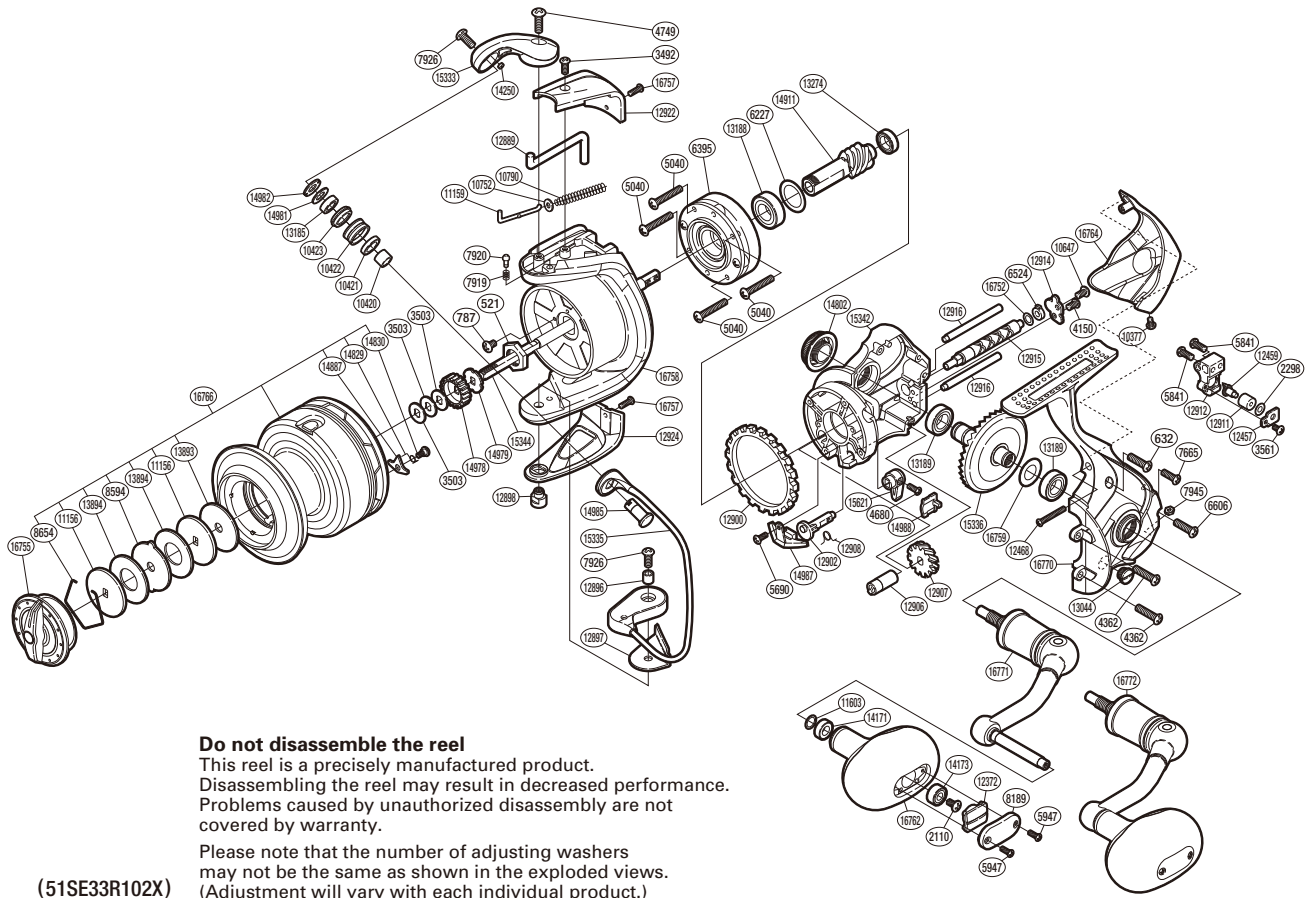

SHIMANO

BIOMASTER SA-RB

BIOSW-1000HG

Do not disassemble the reel
 This reel is a precisely manufactured product. Disassembling the reel may result in decreased performance. Problems caused by unauthorized disassembly are not covered by warranty.